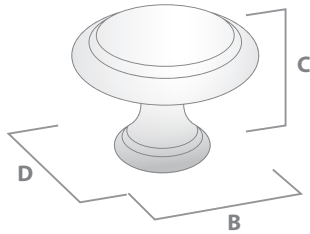

WINDSOR

THE HERITAGE COLLECTION

WINDSOR KNOB

FINISH	CODE	HC	L	W/D	P/H
Antique Brass	150.030.03	-	-	30mm	25mm
Pewter	150.030.14	-	-	30mm	25mm
Polished Nickel	150.030.28	-	-	30mm	25mm
Satin Nickel	150.030.13	-	-	30mm	25mm

WINDSOR HANDLE

FINISH	CODE	HC	L	W/D	P/H
Antique Brass	150.128.03	128mm	158mm	15mm	32mm
Antique Brass	150.160.03	160mm	190mm	15mm	32mm
Pewter	150.128.14	128mm	158mm	15mm	32mm
Pewter	150.160.14	160mm	190mm	15mm	32mm
Polished Nickel	150.128.28	128mm	158mm	15mm	32mm
Polished Nickel	150.160.28	160mm	190mm	15mm	32mm
Satin Nickel	150.128.13	128mm	158mm	15mm	32mm
Satin Nickel	150.160.13	160mm	190mm	15mm	32mm

HC Hole Centres (A)
 L Overall Length (B)
 W/D Width or Diameter (D)
 P/H Projection or Height (C)

AVAILABLE FINISHES:

Antique Brass

Pewter

Polished Nickel

Satin Nickel