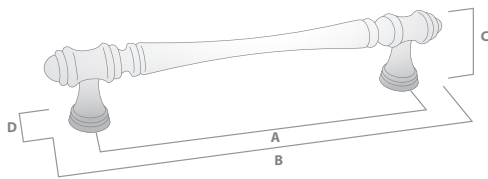

WINDSOR

THE HERITAGE COLLECTION

WINDSOR KNOB

FINISH	CODE	HC	L	W/D	P/H
Antique Brass	150.030.03	-	-	30mm	25mm
Pewter	150.030.14	-	-	30mm	25mm
Polished Nickel	150.030.28	-	-	30mm	25mm
Satin Nickel	150.030.13	-	-	30mm	25mm

WINDSOR HANDLE

FINISH	CODE	HC	L	W/D	P/H
Antique Brass	150.128.03	128mm	158mm	15mm	32mm
Antique Brass	150.160.03	160mm	190mm	15mm	32mm
Pewter	150.128.14	128mm	158mm	15mm	32mm
Pewter	150.160.14	160mm	190mm	15mm	32mm
Polished Nickel	150.128.28	128mm	158mm	15mm	32mm
Polished Nickel	150.160.28	160mm	190mm	15mm	32mm
Satin Nickel	150.128.13	128mm	158mm	15mm	32mm
Satin Nickel	150.160.13	160mm	190mm	15mm	32mm

HC Hole Centres (A)
 L Overall Length (B)
 W/D Width or Diameter (D)
 P/H Projection or Height (C)

AVAILABLE FINISHES:

Antique Brass

Pewter

Polished Nickel

Satin Nickel